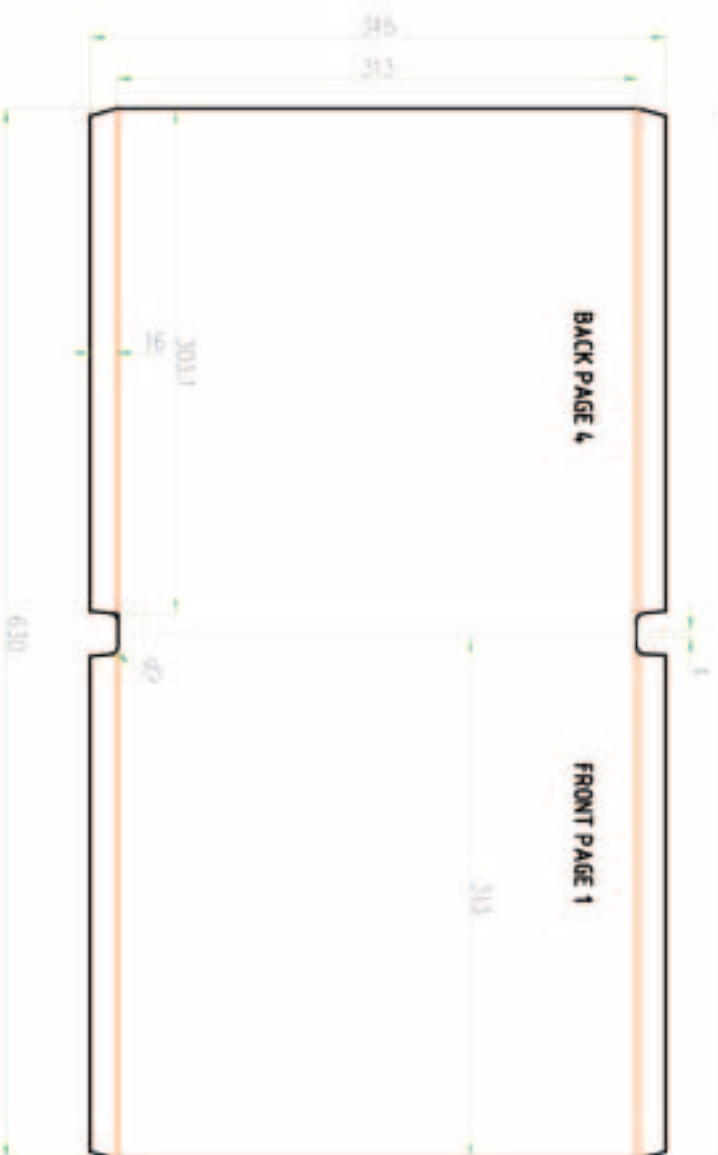

PRINT SIDE
Date: 30.3.2005
Version: 1
Designer: Veif av
Spec. number:
Spec. description: Gatefold ZLP
Status: ok
Material: 275,300,350W/W W/G
Grain direction: +
PLEASE ALLOW 3mm PRINT BLEED

LEGEND	
	Dimensions
	Trim
	Fold/Crease